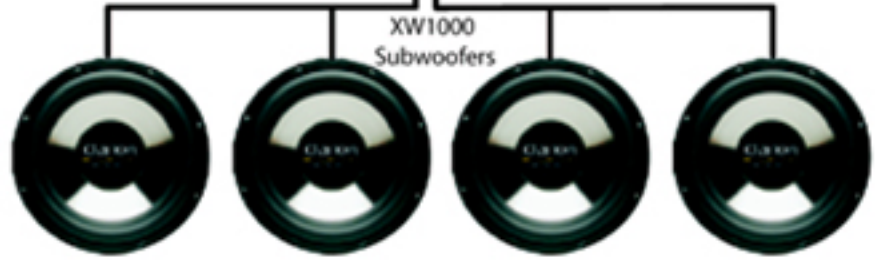

XW1000 Subwoofers

CK425E Rear View Camera

DVH920 Signal Processor

VCZ625 CD Changer

MCD360 Crossover

SRR1684 Coaxials

VMA5091 Monitor

SRR1384 Coaxial Speaker